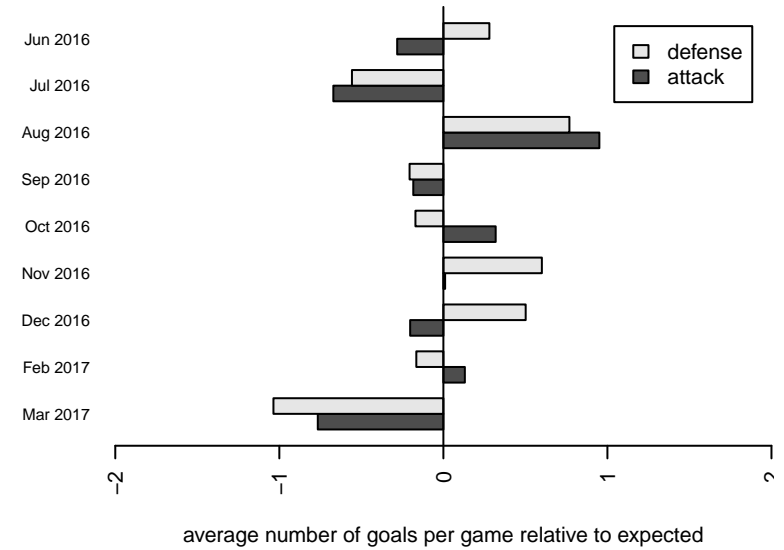

Performance relative to 13 month average