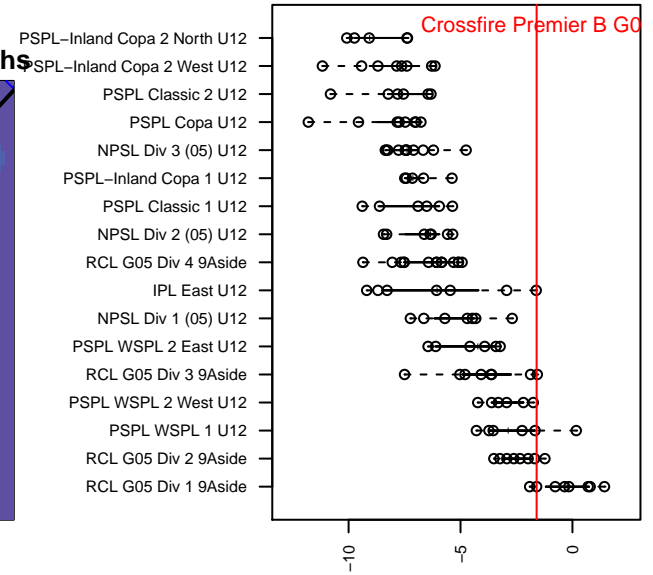

**attack and defense rating
relative to others at age
and all opponents in last 13 months**