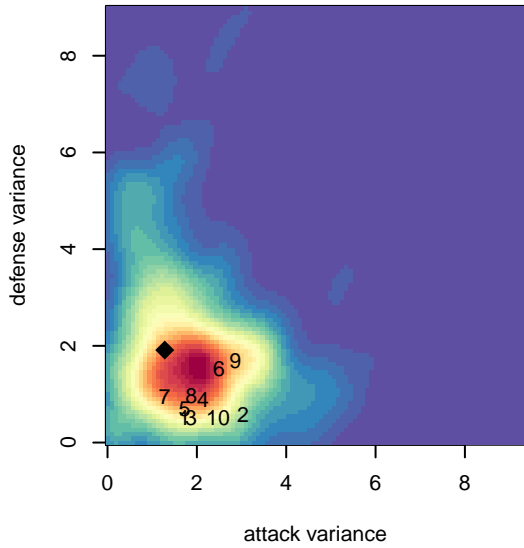

## Crossfire Premier B G05

Crossfire Premier  
 Redmond, WA  
 G05 total strength=1038  
 attack=2.61 defense=1.99  
 fall league = RCL G05 Div 1 9Aside  
 spr league = Win RCL G05 Div 1

alt names used:  
 Crossfire Premier G05 B  
 CROSSFIRE PREMIER G05 B (WA)  
 Crossfire Premier G05 Metzger  
 CROSSFIRE PREMIER G05B METZGER  
 Crossfire Premier G05 B  
 Crossfire Premier G05 B

**Crossfire Premier B G05**  
 Dots are actual minus expected GF (blue circles) and GA (red triangles).  
 Blue line is smoothed change in attack strength. Red is smoothed change in defense strength.

**attack and defense variance (black dot)  
relative to other teams  
and top 10 in region**