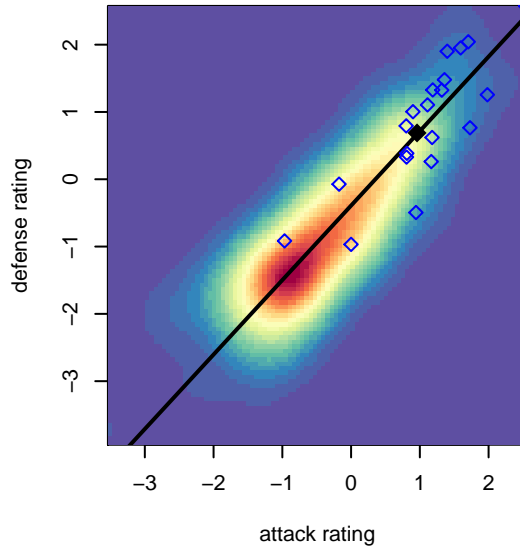

**attack and defense rating
relative to others at age
and all opponents in last 13 months**