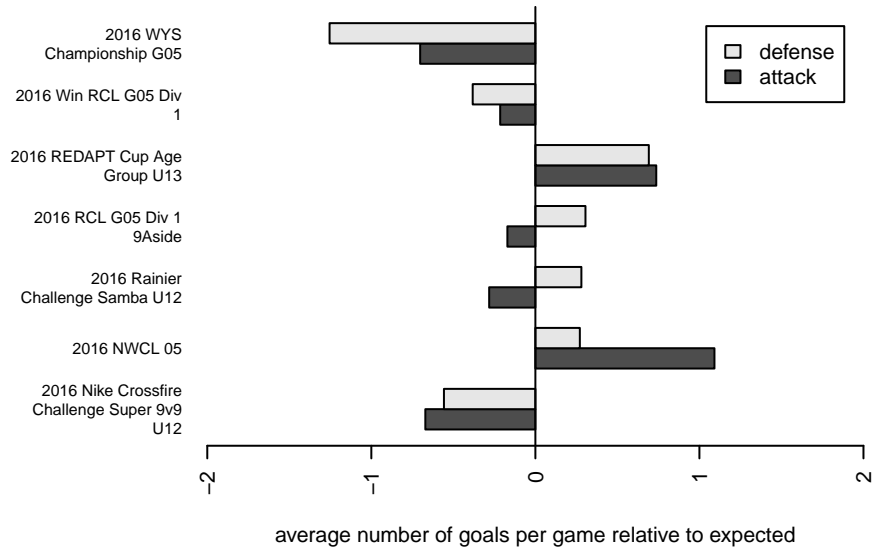

Performance relative to 13 month average