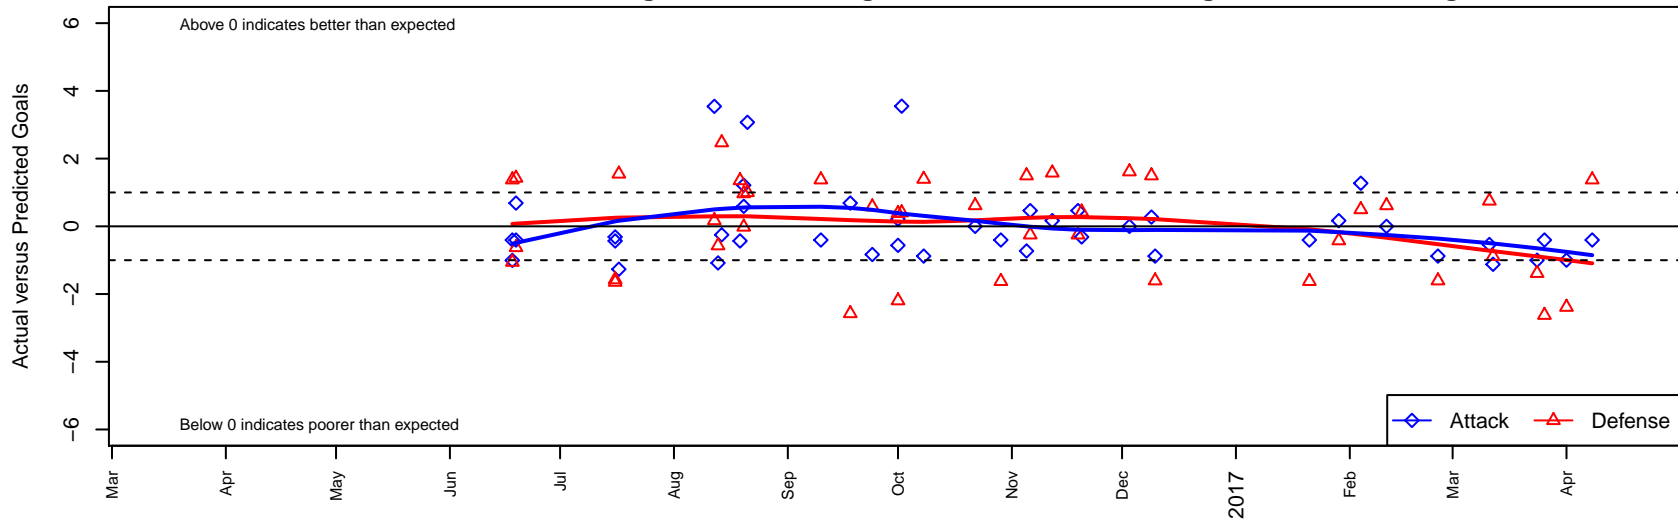

## Crossfire Premier B G05

Crossfire Premier  
 Redmond, WA  
 G05 total strength=1038  
 attack=2.61 defense=1.99  
 fall league = RCL G05 Div 1 9Aside  
 spr league = Win RCL G05 Div 1

alt names used:  
 Crossfire Premier G05 B  
 CROSSFIRE PREMIER G05 B (WA)  
 Crossfire Premier G05 Metzger  
 CROSSFIRE PREMIER G05B METZGER  
 Crossfire Premier G05 B  
 Crossfire Premier G05 B

**Crossfire Premier B G05**  
 Dots are actual minus expected GF (blue circles) and GA (red triangles).  
 Blue line is smoothed change in attack strength. Red is smoothed change in defense strength.

**attack and defense variance (black dot)  
relative to other teams  
and top 10 in region**